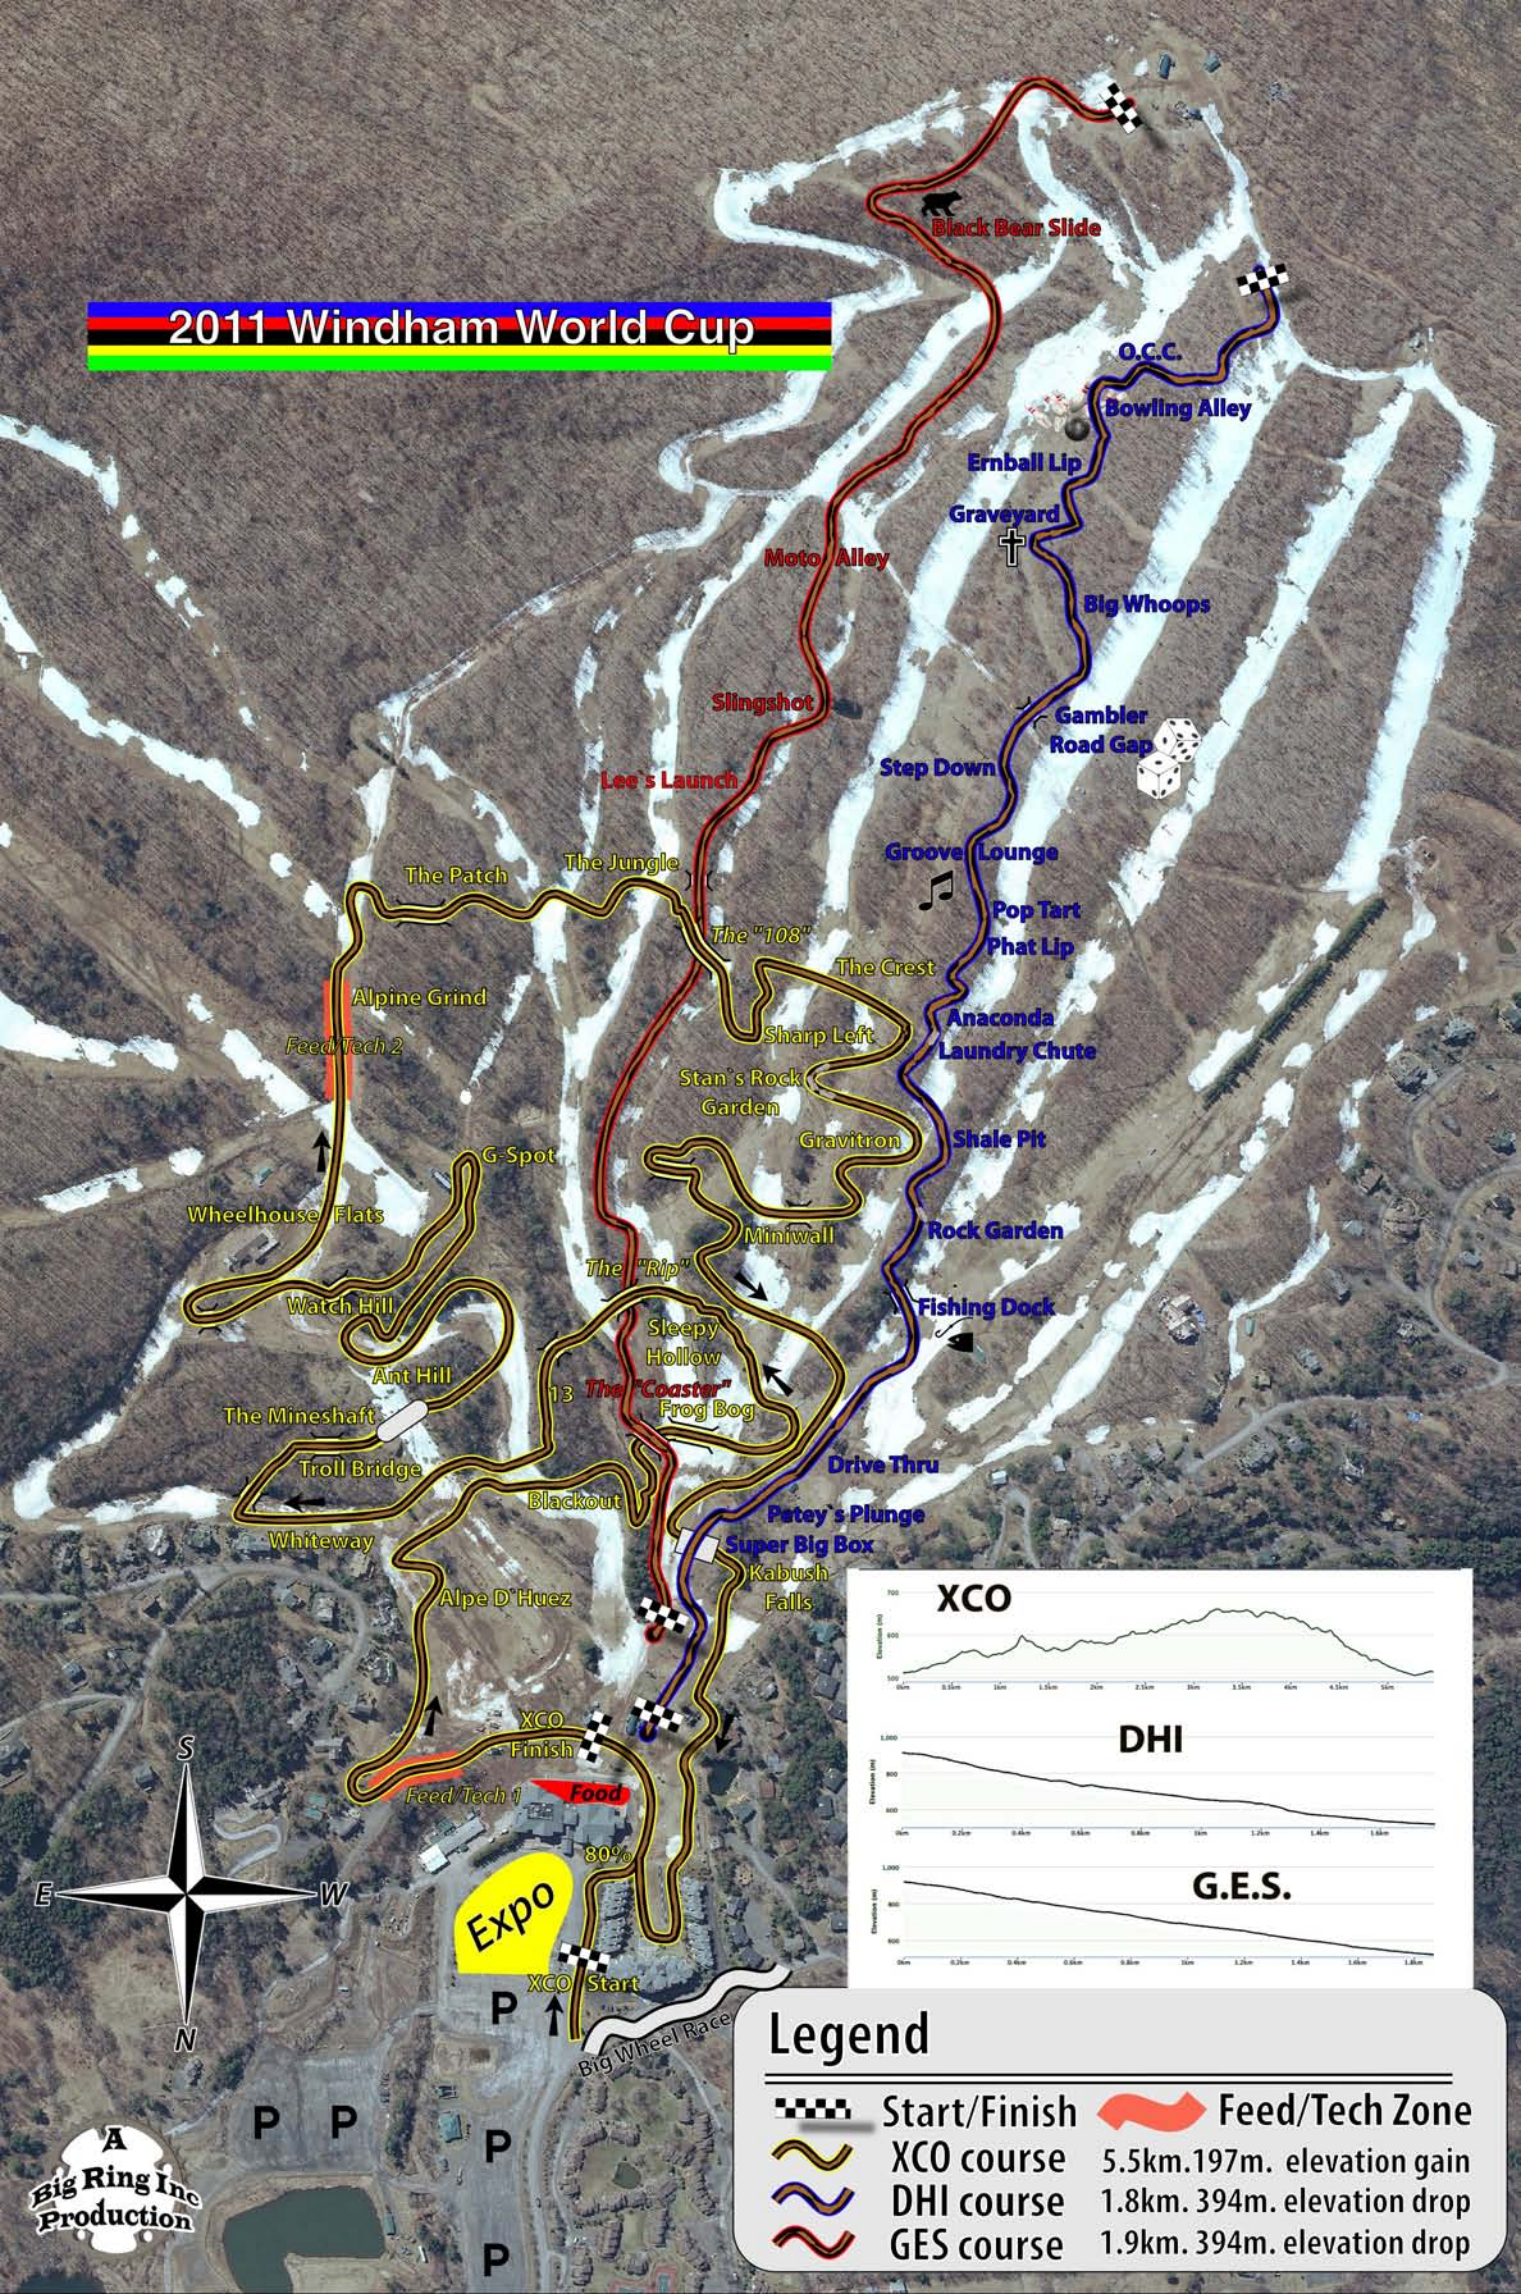

2011 Windham World Cup

Legend

- Start/Finish
- XCO course 5.5km. 197m. elevation gain
- DHI course 1.8km. 394m. elevation drop
- G.E.S. course 1.9km. 394m. elevation drop
- Feed/Tech Zone