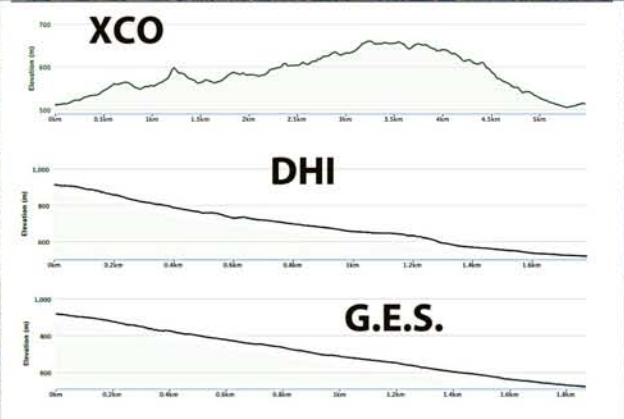

2011 Windham World Cup

Legend

- Start/Finish
- XCO course 5.5km. 197m. elevation gain
- DHI course 1.8km. 394m. elevation drop
- G.E.S. course 1.9km. 394m. elevation drop
- Feed/Tech Zone